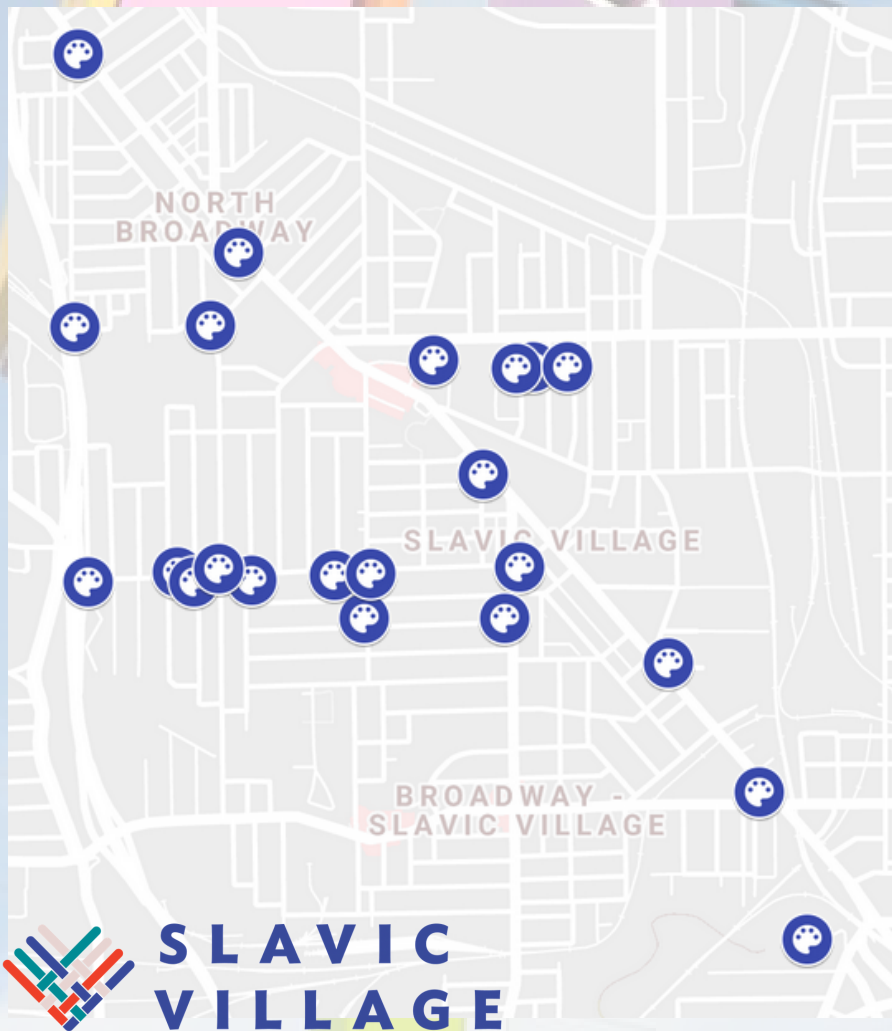

SLAVIC VILLAGE SELF-GUIDED PUBLIC ART TOUR

- 1) Use this map or visit slavicvillage.org for interactive map
- 2) Bike, walk or drive to each location
- 3) Post a picture of your favorite sculpture or mural on Facebook or Instagram and tag Slavic Village Development ([slavicvillagecleveland](https://www.instagram.com/slavicvillagecleveland) on Instagram) and be sure to use [#iloveslavicvillage](https://www.instagram.com/#!/loveslavicvillage) ([#slavicvillagecleveland](https://www.instagram.com/#!/slavicvillagecleveland) is a bonus!)
- 4) Win your very own "I Love Slavic Village" sticker! (SVD will deliver)
- 5) Have a blast discovering your neighborhood's works of art like the When Pyramid, Fleet ArtBoxes or one of the many murals.

LOCATIONS:

CYCLE OF ARCHES
Broadway & E 49th

IT TAKES A VILLAGE MURAL
5726 Broadway

MORGANA RUN BRIDGE MURAL
On trail under E 55th

ROTAFLORA
Trailhead on E 49

PIXELATING MORGANA MURAL
Broadway Shops parking lot

SAVANNAH BIRD HOUSES
Morgana Trail & E 71

WHEN PYRAMID
Morgana Trail & E 71

COMMUNITY LIFE MURAL
Morgana Trail & E 74

ROSE MURAL
Broadway & Forman

FLEET FLOWERS
Fleet & E 53

PIG SCULPTURE
Fleet & E 54

COW SCULPTURE
Fleet & E 57

FLOWER SCULPTURE
Fleet & E 63

FLEET ARTBOXES
E 49 + 55 + 65 + 71

GERTRUDE GARDENS
Gertrude & E 65

PARIS MURAL
Gertrude & E 71

SWEAT & STEEL MURAL
Broadway & Wire

MILL CREEK FALLS FENCING
8432 Webb Terrace