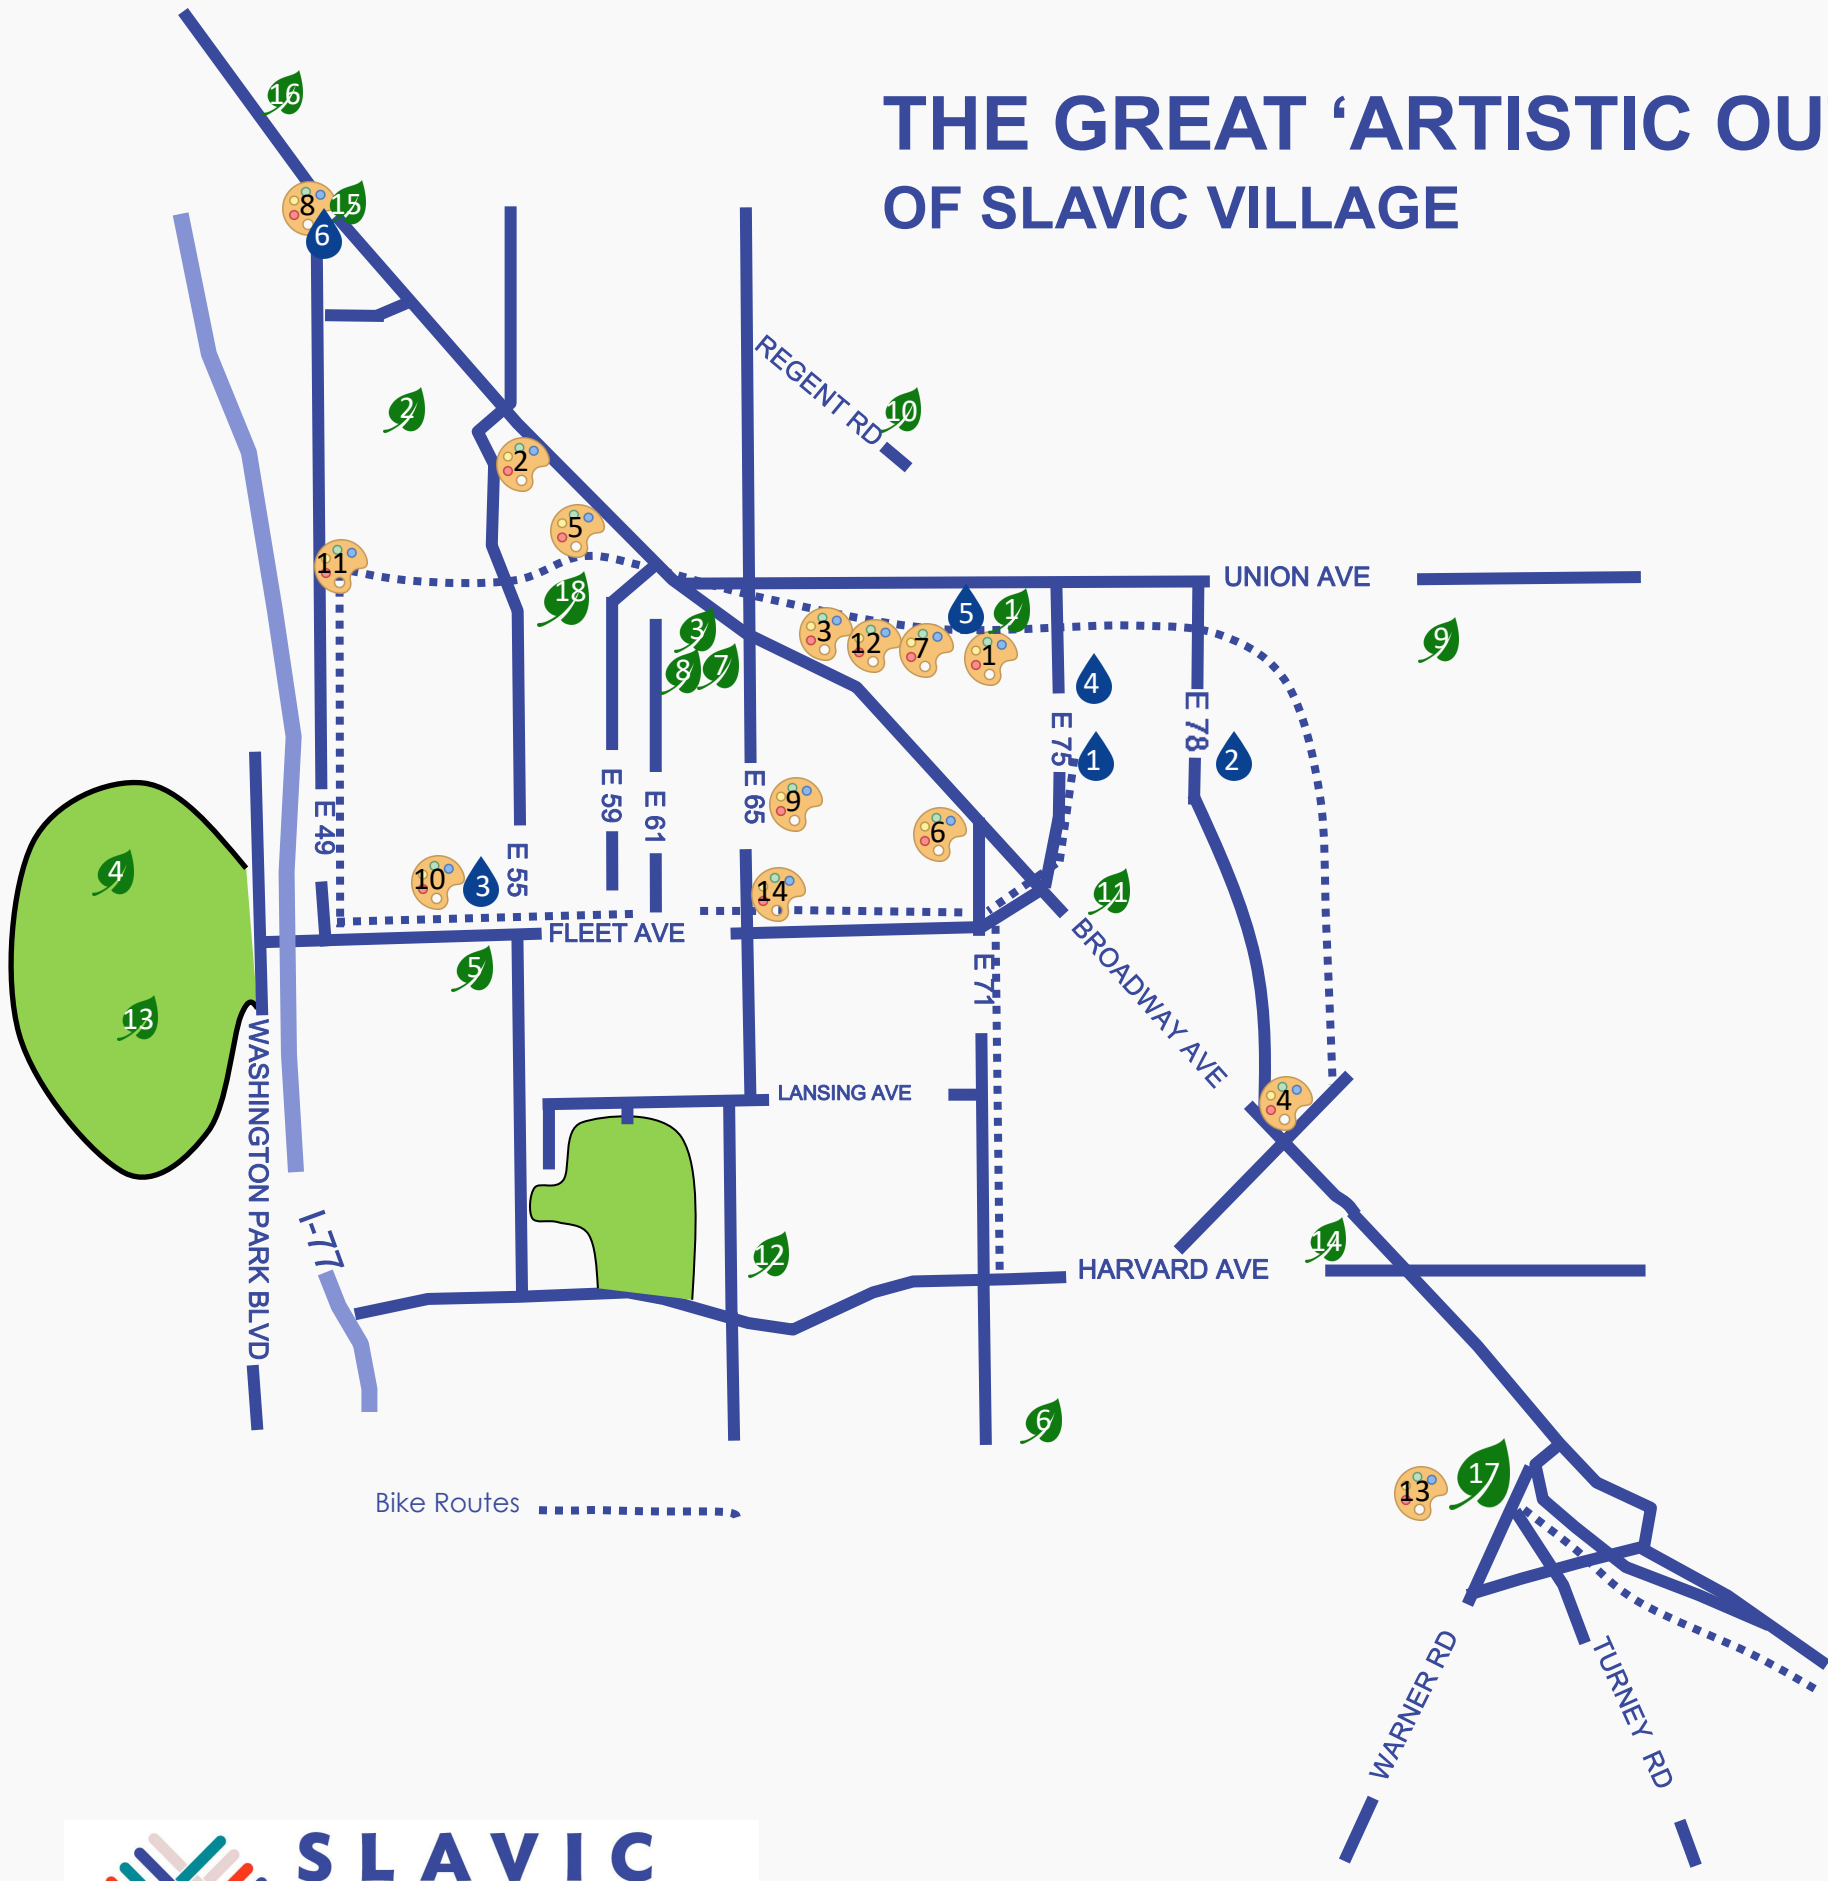

THE GREAT 'ARTISTIC OUTDOORS' OF SLAVIC VILLAGE

Green Infrastructure

1. E. 75th Street Basin
2. E. 78th Street Basin
3. Fleet Avenue Basin
4. Trailview Park Basin
5. Union Avenue Basin
6. Arch Park Bioretention Basin

Parks and Gardens

1. Aetna-Union Community Garden	10. Regent Park
2. Barkwill Park	11. Stella Walsh Rec Center
3. Dan Kane Park	12. Warsaw Park
4. First Tee Golf Course	13. Washington Reservation
5. Green Corp Garden	14. Newburgh Park
6. Irma Park	15. Arch Park
7. Morgana Ball Park	16. Harding Park
8. Morganic Gardens	17. Mill Creek Falls
9. Oman Park	18. Morgana Bluffs

Public Art

1. "Community Life" Mural	8. Cycle of Arches Sculpture
2. "It Takes a Village" Mural	9. E. 65th and Chambers Avenue Mural
3. "Pixelating Morgana" Mural	10. Fleet Flowers
4. "Story of Steel and Sweat" Mural	11. RotoFlora
5. "The Grandmothers" Mural	12. Savannah Birdhouses
6. "The Rose" Mural	13. The Yard at Mill Creek Falls
7. "When" Sculpture	14. Wavel Dragon

Bike Routes 